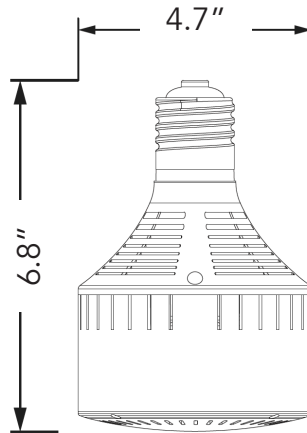

perfect for 6" or 8" cans

LED-8055E

- Available in 30W and 50W models replacing up to 175W HID
- Available in E26 Edison or E39 Mogul bases
- Active cooling and dynamic temperature control
- Up to 4886 lumens
- Insect and dust resistant housing

optimal for high ceilings

LED-8045M

PART #	UPC	REPLACES	WATTAGE	LUMENS	CCT (K)	BASE
LED-8055E42	844006081164	100W	30W	2841	4200K	E26
LED-8055M42	844006081867	100W	30W	2841	4200K	E39
LED-8045M42	844006080464	175W	50W	4341	4200K	E39

RECESSED CAN RETROFITS FOR 6" CANS AND LARGER

LED-8055E

LED-8055M

LED-8045M

ORDERING GUIDE

PART #	UPC	REPLACES	WATTAGE	LUMENS	CCT (K)	BASE
LED-8055E27	844006081157	100W HID	30W	2537	2700K	E26
LED-8055E42	844006081164	100W HID	30W	2841	4200K	E26
LED-8055E57	844006081171	100W HID	30W	2885	5700K	E26
LED-8055M27	844006081850	100W HID	30W	2537	2700K	E39
LED-8055M42	844006081867	100W HID	30W	2841	4200K	E39
LED-8055M57	844006081874	100W HID	30W	2885	5700K	E39
LED-8045M30	844006037253	175W HID	50W	3506	3000K	E39
LED-8045M42	844006080464	175W HID	50W	4341	4200K	E39
LED-8045M50	844006080457	175W HID	50W	4886	5000K	E39