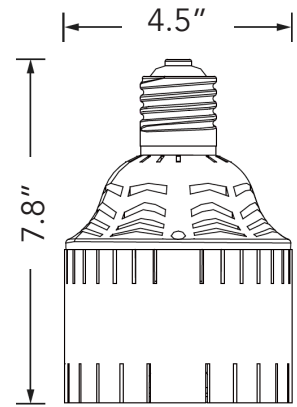

optimal for high ceilings

LED-8045M

PART #	UPC	REPLACES	WATTAGE	LUMENS	CCT (K)	BASE
LED-8055E42	844006081164	100W	30W	2841	4200K	E26
LED-8055M42	844006081867	100W	30W	2841	4200K	E39
LED-8045M42	844006080464	175W	50W	4341	4200K	E39

RECESSED CAN RETROFITS FOR 6" CANS AND LARGER

LED-8055E

LED-8055M

LED-8045M

ORDERING GUIDE

PART #	UPC	REPLACES	WATTAGE	LUMENS	CCT (K)	BASE
LED-8055E27	844006081157	100W HID	30W	2537	2700K	E26
LED-8055E42	844006081164	100W HID	30W	2841	4200K	E26
LED-8055E57	844006081171	100W HID	30W	2885	5700K	E26
LED-8055M27	844006081850	100W HID	30W	2537	2700K	E39
LED-8055M42	844006081867	100W HID	30W	2841	4200K	E39
LED-8055M57	844006081874	100W HID	30W	2885	5700K	E39
LED-8045M30	844006037253	175W HID	50W	3506	3000K	E39
LED-8045M42	844006080464	175W HID	50W	4341	4200K	E39
LED-8045M50	844006080457	175W HID	50W	4886	5000K	E39