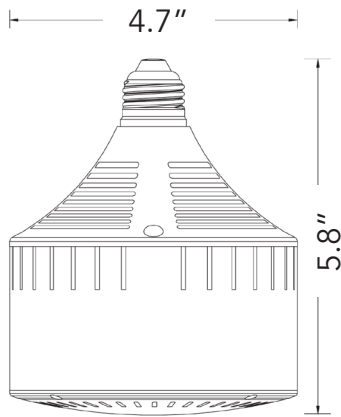

optimal for high ceilings

LED-8045M

PART #	UPC	REPLACES	WATTAGE	LUMENS	CCT (K)	BASE
LED-8055E42	844006081164	100W	30W	2841	4200K	E26
LED-8055M42	844006081867	100W	30W	2841	4200K	E39
LED-8045M42	844006080464	175W	50W	4341	4200K	E39

RECESSED CAN RETROFITS FOR 6" CANS AND LARGER

LED-8055E

LED-8055M

LED-8045M

ORDERING GUIDE

PART #	UPC	REPLACES	WATTAGE	LUMENS	CCT (K)	BASE
LED-8055E27	844006081157	100W HID	30W	2537	2700K	E26
LED-8055E42	844006081164	100W HID	30W	2841	4200K	E26
LED-8055E57	844006081171	100W HID	30W	2885	5700K	E26
LED-8055M27	844006081850	100W HID	30W	2537	2700K	E39
LED-8055M42	844006081867	100W HID	30W	2841	4200K	E39
LED-8055M57	844006081874	100W HID	30W	2885	5700K	E39
LED-8045M30	844006037253	175W HID	50W	3506	3000K	E39
LED-8045M42	844006080464	175W HID	50W	4341	4200K	E39
LED-8045M50	844006080457	175W HID	50W	4886	5000K	E39